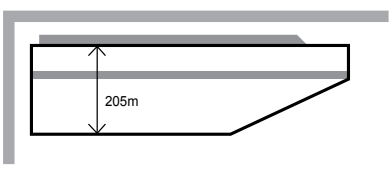

Ceiling & floor

AUX
AIR CONDITIONER

Ceiling & floor

3D Air Swing

Vertical and horizontal swing allows airflow to cover every corner of the room.

Ultra Slim Design

The thickness is only 205mm, save installation space.