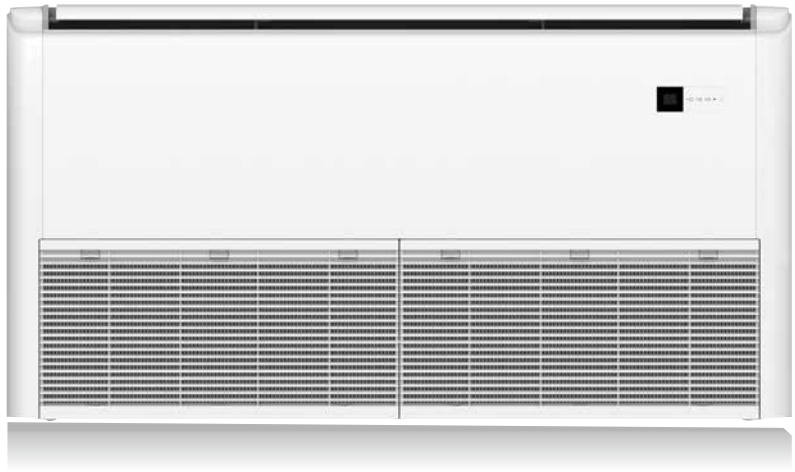

Ceiling & floor

AUX
AIR CONDITIONER

Ceiling & floor

3D Air Swing

Vertical and horizontal swing allows airflow to cover every corner of the room.

Ultra Slim Design

The thickness is only 205mm, save installation space.

Innovative Centrifugal Fan

All units are equipped with 3-speed fan mode, adjusting the air flow rate in accordance with the ceiling height. Innovative centrifugal fan provides larger air volume but lower noise, making the air supply quieter and smoother.